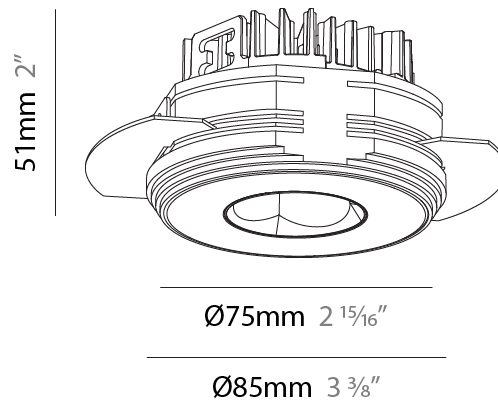

PHYSICAL

Aperture Sizes - Downlights: 1"
Shape: Round
Diameter (mm): 75
Diameter (in): 2 15/16
Height (mm): 51
Height (in): 2
Ceiling Thickness (mm): 10 / 12.5 / 15 / 25
Ceiling Thickness (in): 3/8 or 1/2 or 9/16 or 1
Min. Recessing Depth (mm): 55
Min. Recessing Depth (in): 2 3/16
Diffuser: Lens Pack - Spread Lens / Linear Spread Lens / Honeycomb Louver
Fixture Finish: SSR / BKV / CWI / CRY / HAB / UFT / ITA / RUA / FTG / MYG / LOD / PUS / FRO / FUP / KIA / POP / BLS / SPG / MEY / GOH / CHC / COM / ABZ / JAG / OBR / MOS / ROR
Fixture Material: Aluminum Die Cast
Cut-out Measurements: 86mm / 2 11/16" Diameter

ELECTRICAL

Lamp Type: LED (Zhaga Standard)
Input Wattage (W): 14
Total Output Wattage (W): 12.7
Dimming: Dali Dimming
Driver Included: No
Driver Location: Recessed Housing
Driver Type: Constant Current - Universal (120Vac only for DALI driver)
Driver Class: Class 2
Input Voltage (V): 120 - 277
Constant Current (MA): 700

LED

Color Temperature (°K): 2700-6500 Tunable White
Max. Delivered Lumen (lm): 1240
Nominal Lumen (lm): 1460
CRI: >90 CRI
Lamp Life (hrs): 50000
Special LEDs offerings: Tunable White

OPTICAL

Reflector: 52
Adjustability: Fixed

RATINGS AND CERTIFICATIONS

Certified By: Certified for North American Standards
IP rating: IP20