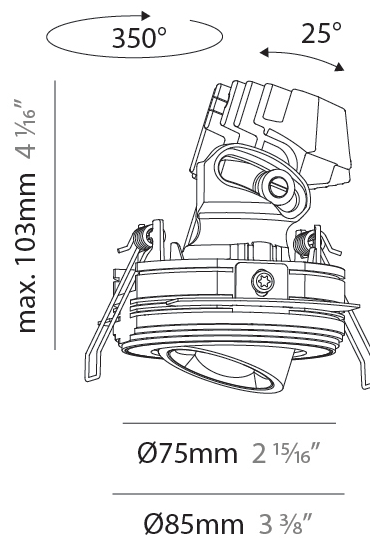

PHYSICAL

Aperture Sizes - Downlights: 1"
Shape: Round
Diameter (mm): 75
Diameter (in): 2 15/16
Height (mm): 103
Height (in): 4 1/16
Ceiling Thickness (mm): 10 / 12.5 / 15 / 25
Ceiling Thickness (in): 3/8 or 1/2 or 9/16 or 1
Min. Recessing Depth (mm): 115
Min. Recessing Depth (in): 4 1/2
Diffuser: Lens Pack - Spread Lens / Linear Spread Lens / Honeycomb Louver
Fixture Finish: SSR / BKV / CWI / CRY / HAB / UFT / ITA / RUA / FTG / MYG / LOD / PUS / FRO / FUP / KIA / POP / BLS / SPG / MEY / GOH / CHC / COM / ABZ / JAG / OBR / MOS / ROR
Fixture Material: Aluminum Die Cast
Cut-out Measurements: D. 86mm / 3 3/8"

ELECTRICAL

Lamp Type: LED (Zhaga Standard)
Input Wattage (W): 14
Total Output Wattage (W): 12.7
Dimming: Dali Dimming
Driver Included: No
Driver Location: Recessed Housing
Driver Type: Constant Current - Universal (120Vac only for DALI driver)
Driver Class: Class 2
Input Voltage (V): 120 - 277
Constant Current (MA): 700

LED

Number of LEDs: 1
Color Temperature (°K): 2700-6500 Tunable White
Max. Delivered Lumen (lm): 1240
Nominal Lumen (lm): 1460
CRI: >90 CRI
Lamp Life (hrs): 50000
Special LEDs offerings: Tunable White

OPTICAL

Reflector: 52
Adjustability: Rotational 350° / Tilt 25°

RATINGS AND CERTIFICATIONS

Certified By: Certified for North American Standards
IP rating: IP20